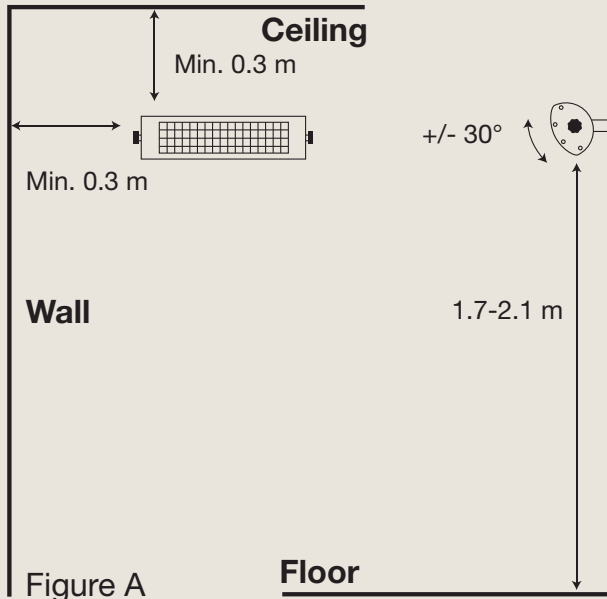

Technical document · 2024

ECO+ PRO 1400

Combines heat efficiency with flexibility thanks to its practical tilting function.

Effect	1400 watts
Heating capacity, TÜV certified*	<i>Heat Zone: Minimum 3 m². Comfort Zone: Up to 9 m². Maximum Zone: Up to 13 m²</i>
Technology	Solamagic HeLeN Low-glare [®] technology
Heating element	Solamagic Solastar Low-glare [®] heating element
Reflector	Solamagic standard reflector
Residual light emission	70-75 LUX/KW
Compliance standards	IEC/EN 60335-1, CE
IP rating	IPX4
Safety classification	SK I
Certifications	TÜV-approved: Quality assured in products
Material	Coated aluminium and durable stainless steel
Front grid	Polished high-grade stainless steel finish
Surface treatment	Powder-coated with corrosion primer base, compliant with EN-ISO 6270-0 standard
Colours	Jet-black, Anthracite dark-gray, Titanium light-gray or Pure-white
Weight	2.3 kg
Connector cable	Integrated high-quality silicon-based, 1.8 m, 3-core cable, Schuko plug, grounded, UV-resistant
Power supply	230 v / 50 hz
Ampere usage	6.6 amp on 230 v. For optimal performance use a minimum of 10 amp
Installation	Wall or ceiling: Versatile, efficient heating solutions
Recommended mounting height	1.7 – 2.1 meter
Remote control	Not included. Can be connected to the SSA Control system
Garanty	2 years
Dimensions: L1 – Lenght: 44.4 cm L2 – Lenght: 48.3 cm D – Depth: 14.4 cm H1 – Height: 11.0 cm H2 – Height incl. standard fittings: 15.2 cm Angle: +/- 30°	

Wall mounting

Ceiling mounting

Heating capacity at 1400 watts

Test features	Heat Zone	Comfort Zone	Max. Zone
Mounting height	2.1 meter	2.1 meter	2.1 meter
Air temp., start	11 C°	16 C°	19 C°
Heat zone	21 C° +/-0.5	21 C° +/-0,5	21 C° +/-0,5
Windspeed	3 m/sec.	3 m/sec.	0 m/sec.
Capacity	Minimum 3 m ²	Up to 9 m ²	Up to 13 m ²