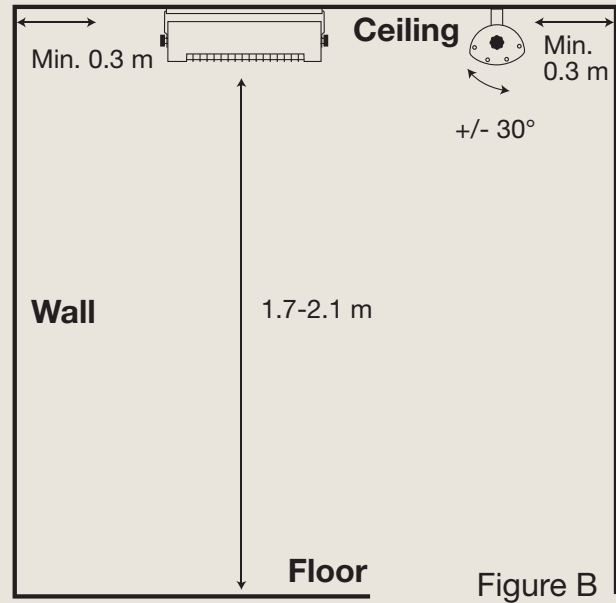

Technical document · 2024

ECO+ PRO 1400

Combines heat efficiency with flexibility thanks to its practical tilting function.

Effect	1400 watts
Heating capacity, TÜV certified*	<i>Heat Zone: Minimum 3 m². Comfort Zone: Up to 9 m². Maximum Zone: Up to 13 m²</i>
Technology	Solamagic HeLeN Low-glare [®] technology
Heating element	Solamagic Solastar Low-glare [®] heating element
Reflector	Solamagic standard reflector
Residual light emission	70-75 LUX/KW
Compliance standards	IEC/EN 60335-1, CE
IP rating	IPX4
Safety classification	SK I
Certifications	TÜV-approved: Quality assured in products
Material	Coated aluminium and durable stainless steel
Front grid	Polished high-grade stainless steel finish
Surface treatment	Powder-coated with corrosion primer base, compliant with EN-ISO 6270-0 standard
Colours	Jet-black, Anthracite dark-gray, Titanium light-gray or Pure-white
Weight	2.3 kg
Connector cable	Integrated high-quality silicon-based, 1.8 m, 3-core cable, Schuko plug, grounded, UV-resistant
Power supply	230 v / 50 hz
Ampere usage	6.6 amp on 230 v. For optimal performance use a minimum of 10 amp
Installation	Wall or ceiling: Versatile, efficient heating solutions
Recommended mounting height	1.7 – 2.1 meter
Remote control	Not included. Can be connected to the SSA Control system
Garanty	2 years
Dimensions: L1 – Lenght: 44.4 cm L2 – Lenght: 48.3 cm D – Depth: 14.4 cm H1 – Height: 11.0 cm H2 – Height incl. standard fittings: 15.2 cm Angle: +/- 30°	

Wall mounting

Ceiling mounting

Heating capacity at 1400 watts

Test features	Heat Zone	Comfort Zone	Max. Zone
Mounting height	2.1 meter	2.1 meter	2.1 meter
Air temp., start	11 C°	16 C°	19 C°
Heat zone	21 C° +/-0.5	21 C° +/-0,5	21 C° +/-0,5
Windspeed	3 m/sec.	3 m/sec.	0 m/sec.
Capacity	Minimum 3 m ²	Up to 9 m ²	Up to 13 m ²