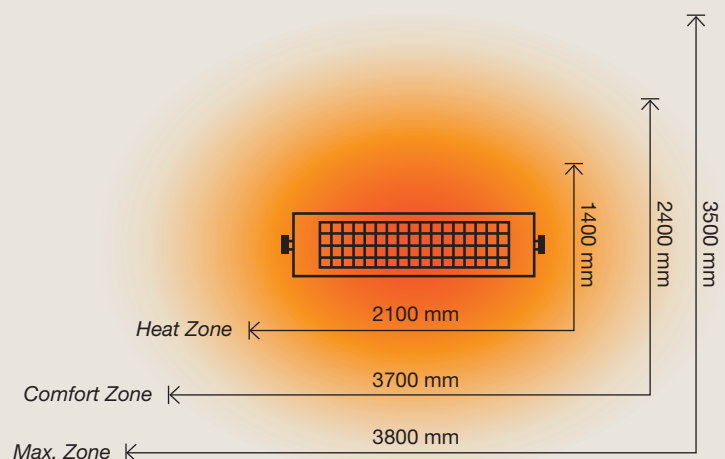

Technical document · 2024

ECO+ PRO 1400

Combines heat efficiency with flexibility thanks to its practical tilting function.

Effect	1400 watts
Heating capacity, TÜV certified*	<i>Heat Zone: Minimum 3 m². Comfort Zone: Up to 9 m². Maximum Zone: Up to 13 m²</i>
Technology	Solamagic HeLeN Low-glare [®] technology
Heating element	Solamagic Solastar Low-glare [®] heating element
Reflector	Solamagic standard reflector
Residual light emission	70-75 LUX/KW
Compliance standards	IEC/EN 60335-1, CE
IP rating	IPX4
Safety classification	SK I
Certifications	TÜV-approved: Quality assured in products
Material	Coated aluminium and durable stainless steel
Front grid	Polished high-grade stainless steel finish
Surface treatment	Powder-coated with corrosion primer base, compliant with EN-ISO 6270-0 standard
Colours	Jet-black, Anthracite dark-gray, Titanium light-gray or Pure-white
Weight	2.3 kg
Connector cable	Integrated high-quality silicon-based, 1.8 m, 3-core cable, Schuko plug, grounded, UV-resistant
Power supply	230 v / 50 hz
Ampere usage	6.6 amp on 230 v. For optimal performance use a minimum of 10 amp
Installation	Wall or ceiling: Versatile, efficient heating solutions
Recommended mounting height	1.7 – 2.1 meter
Remote control	Not included. Can be connected to the SSA Control system
Garanty	2 years
Dimensions: L1 – Lenght: 44.4 cm L2 – Lenght: 48.3 cm D – Depth: 14.4 cm H1 – Height: 11.0 cm H2 – Height incl. standard fittings: 15.2 cm Angle: +/- 30°	

Wall mounting

Ceiling mounting

Heating capacity at 1400 watts

Test features	Heat Zone	Comfort Zone	Max. Zone
Mounting height	2.1 meter	2.1 meter	2.1 meter
Air temp., start	11 C°	16 C°	19 C°
Heat zone	21 C° +/-0.5	21 C° +/-0,5	21 C° +/-0,5
Windspeed	3 m/sec.	3 m/sec.	0 m/sec.
Capacity	Minimum 3 m ²	Up to 9 m ²	Up to 13 m ²