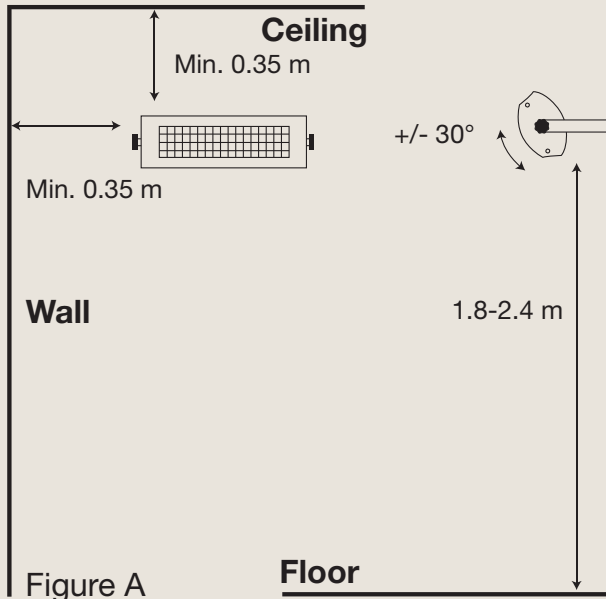

Safety distances

Wall mounting