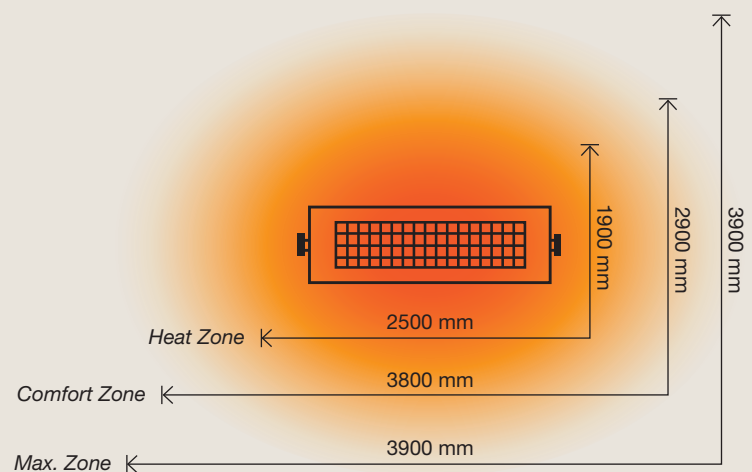

Technical document · 2024

ECO+ PRO 2000

Combines heat efficiency with flexibility thanks to its practical tilting function.

Effect	2000 watts
Heating capacity, TÜV certified*	<i>Heat Zone: Minimum 5 m². Comfort Zone: Up to 12 m². Maximum Zone: Up to 17 m²</i>
Technology	Solamagic HeLeN Low-glare [®] technology
Heating element	Solamagic Solastar Low-glare [®] heating element
Reflector	Solamagic standard reflector
Residual light emission	70-75 LUX/KW
Compliance standards	IEC/EN 60335-1, CE
IP rating	IPX4
Safety classification	SK I
Certifications	TÜV-approved: Quality assured in products
Material	Coated aluminium and durable stainless steel
Front grid	Polished high-grade stainless steel finish
Surface treatment	Powder-coated with corrosion primer base, compliant with EN-ISO 6270-0 standard
Colours	Jet-black, Anthracite dark-gray, Titanium light-gray or Pure-white
Weight	2.8 kg
Connector cable	Integrated high-quality silicon-based, 1.8 m, 3-core cable, Schuko plug, grounded, UV-resistant
Power supply	230 v / 50 hz
Ampere usage	8.8 amp on 230 v. For optimal performance, use a 10 amp minimum, 13 amp recommended
Installation	Wall or ceiling: Versatile, efficient heating solutions
Recommended mounting height	1.8 – 2.4 meter
Remote control	Not included. Can be connected to the SSA Control system
Garanty	2 years
Dimensions: L1 – Lenght: 44.4 cm L2 – Lenght: 48.3 cm D – Depth: 17.6 cm H1 – Height: 11.0 cm H2 – Height incl. standard fittings: 23.0 cm Angle: +/- 30°	

*For more information about heating capacity see www.27degreesbyssa.com

Contact:
 info@ssa-ab.com
 Tel DK: 38 414 500
 Tel SE: 010-777 02 50

Safety distances

Wall mounting

Ceiling mounting

Heating capacity at 2000 watts

Test features	Heat Zone	Comfort Zone	Max. Zone
Mouting height	2.4 meter	2.4 meter	2.4 meter
Air temp., start	11 C°	16 C°	19 C°
Heat zone	21 C° +/-0.5	21 C° +/-0,5	21 C° +/-0,5
Windspeed	3 m/sec.	3 m/sec.	0 m/sec.
Capacity	Minimum 5 m²	Up to 12 m²	Up to 17 m²