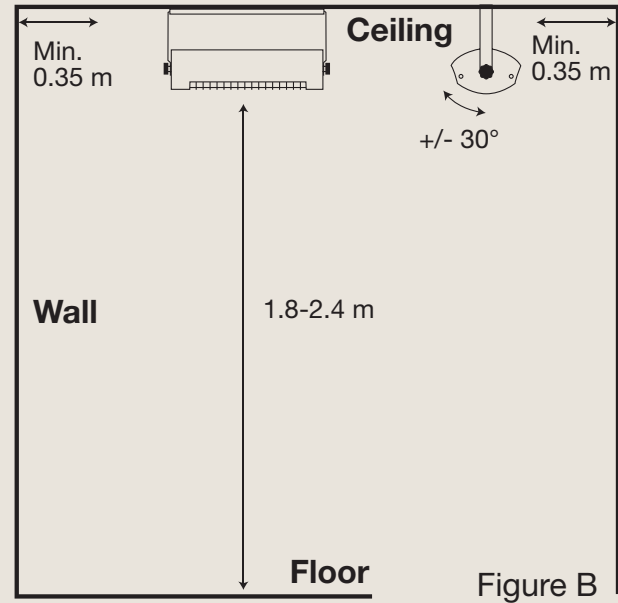

Technical document · 2024

ECO+ PRO 2000

Combines heat efficiency with flexibility thanks to its practical tilting function.

Effect	2000 watts
Heating capacity, TÜV certified*	<i>Heat Zone: Minimum 5 m². Comfort Zone: Up to 12 m². Maximum Zone: Up to 17 m²</i>
Technology	Solamagic HeLeN Low-glare [®] technology
Heating element	Solamagic Solastar Low-glare [®] heating element
Reflector	Solamagic standard reflector
Residual light emission	70-75 LUX/KW
Compliance standards	IEC/EN 60335-1, CE
IP rating	IPX4
Safety classification	SK I
Certifications	TÜV-approved: Quality assured in products
Material	Coated aluminium and durable stainless steel
Front grid	Polished high-grade stainless steel finish
Surface treatment	Powder-coated with corrosion primer base, compliant with EN-ISO 6270-0 standard
Colours	Jet-black, Anthracite dark-gray, Titanium light-gray or Pure-white
Weight	2.8 kg
Connector cable	Integrated high-quality silicon-based, 1.8 m, 3-core cable, Schuko plug, grounded, UV-resistant
Power supply	230 v / 50 hz
Ampere usage	8.8 amp on 230 v. For optimal performance, use a 10 amp minimum, 13 amp recommended
Installation	Wall or ceiling: Versatile, efficient heating solutions
Recommended mounting height	1.8 – 2.4 meter
Remote control	Not included. Can be connected to the SSA Control system
Garanty	2 years
Dimensions: L1 – Lenght: 44.4 cm L2 – Lenght: 48.3 cm D – Depth: 17.6 cm H1 – Height: 11.0 cm H2 – Height incl. standard fittings: 23.0 cm Angle: +/- 30°	

*For more information about heating capacity see www.27degreesbyssa.com

Contact:
 info@ssa-ab.com
 Tel DK: 38 414 500
 Tel SE: 010-777 02 50

Safety distances

Wall mounting

Ceiling mounting

Heating capacity at 2000 watts

Test features	Heat Zone	Comfort Zone	Max. Zone
Mouting height	2.4 meter	2.4 meter	2.4 meter
Air temp., start	11 C°	16 C°	19 C°
Heat zone	21 C° +/-0.5	21 C° +/-0,5	21 C° +/-0,5
Windspeed	3 m/sec.	3 m/sec.	0 m/sec.
Capacity	Minimum 5 m²	Up to 12 m²	Up to 17 m²