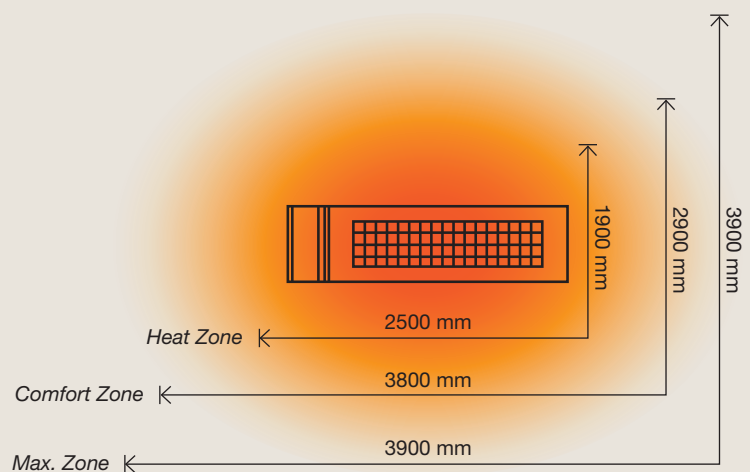

Heating capacity at 2000 watts

Test features	Heat Zone	Comfort Zone	Max. Zone
Mouting height	2.4 meter	2.4 meter	2.4 meter
Air temp., start	11 C°	16 C°	19 C°
Heat zone	21 C° +/-0.5	21 C° +/-0,5	21 C° +/-0,5
Windspeed	3 m/sec.	3 m/sec.	0 m/sec.
Capacity	Minimum 5 m²	Up to 12 m²	Up to 17 m²