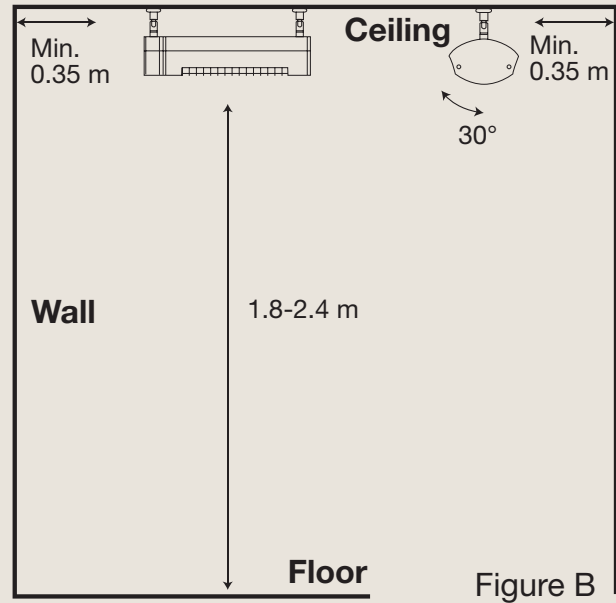

Ceiling mounting