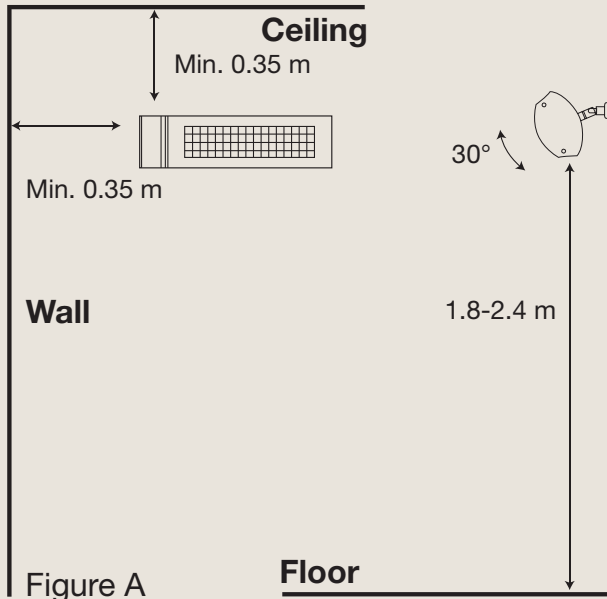

Safety distances

Wall mounting