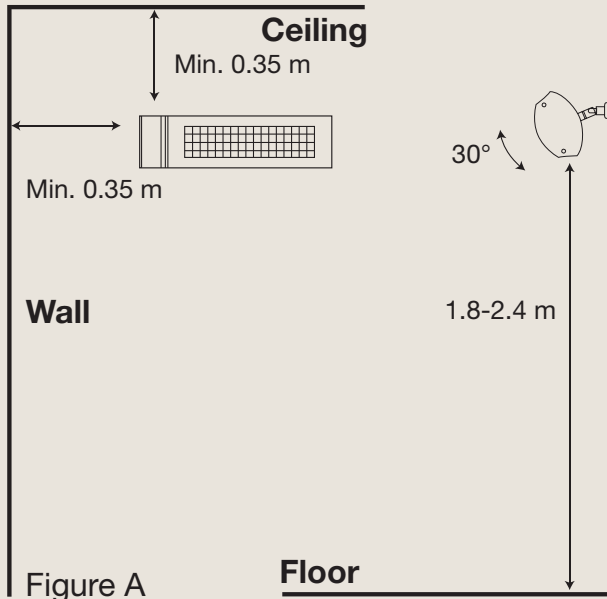

Technical document · 2024

ECO+ PRO 2000 BTC

Combines heat efficiency with flexibility thanks to its practical tilting function.
Adjusted wirelessly from your smartphone via the X heatlinks® app.

Effect	Adjustable power range: 500 to 2000 watts for precise control
Heating capacity, TÜV certified*	<i>Heat Zone: Minimum 5 m². Comfort Zone: Up to 12 m². Maximum Zone: Up to 17 m²</i>
Technology	Solamagic HeLeN Low-glare® technology
Heating element	Solamagic Solastar Low-glare® heating element
Reflector	Solamagic standard reflector
Residual light emission	70-75 LUX/KW
Compliance standards	IEC/EN 60335-1, CE
IP rating	IPX4
Safety classification	SK I
Certifications	TÜV-approved: Quality assured in products
Material	Coated aluminium and durable stainless steel
Front grid	Polished high-grade stainless steel finish
Surface treatment	Powder-coated with corrosion primer base, compliant with EN-ISO 6270-0 standard
Colours	Jet-black, Anthracite dark-gray, Titanium light-gray or Pure-white
Weight	3.7 kg
Connector cable	Integrated high-quality silicon-based, 1.8 m, 3-core cable, Schuko plug, grounded, UV-resistant
Power supply	230 v / 50 hz
Ampere usage	8.8 amp on 230 v. For optimal performance, use a 10 amp minimum, 13 amp recommended
Installation	Wall or ceiling: Versatile, efficient heating solutions
Recommended mounting height	1.8 – 2.4 meter
Remote control	Adjusted wirelessly from your smartphone via the X heatlinks® app
Garanty	2 years
Dimensions: L – Lenght: 51.6 cm D – Depth: 17.6 cm H1 – Height: 11.0 cm H2 – Height incl. standard fittings: 23.0 cm Angle: 30°	

Wall mounting

Ceiling mounting

Heating capacity at 2000 watts

Test features	Heat Zone	Comfort Zone	Max. Zone
Mouting height	2.4 meter	2.4 meter	2.4 meter
Air temp., start	11 C°	16 C°	19 C°
Heat zone	21 C° +/-0.5	21 C° +/-0,5	21 C° +/-0,5
Windspeed	3 m/sec.	3 m/sec.	0 m/sec.
Capacity	Minimum 5 m ²	Up to 12 m ²	Up to 17 m ²