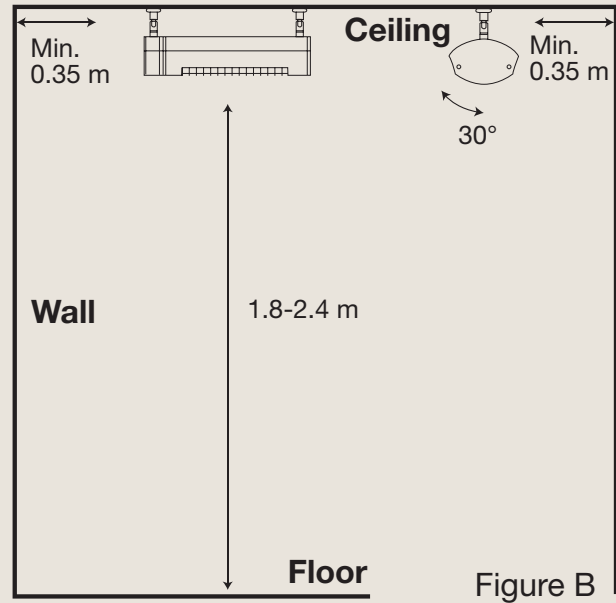

Technical document · 2024

ECO+ PRO 2000 BTC

Combines heat efficiency with flexibility thanks to its practical tilting function.
Adjusted wirelessly from your smartphone via the X heatlinks® app.

Effect	Adjustable power range: 500 to 2000 watts for precise control
Heating capacity, TÜV certified*	<i>Heat Zone: Minimum 5 m². Comfort Zone: Up to 12 m². Maximum Zone: Up to 17 m²</i>
Technology	Solamagic HeLeN Low-glare® technology
Heating element	Solamagic Solastar Low-glare® heating element
Reflector	Solamagic standard reflector
Residual light emission	70-75 LUX/KW
Compliance standards	IEC/EN 60335-1, CE
IP rating	IPX4
Safety classification	SK I
Certifications	TÜV-approved: Quality assured in products
Material	Coated aluminium and durable stainless steel
Front grid	Polished high-grade stainless steel finish
Surface treatment	Powder-coated with corrosion primer base, compliant with EN-ISO 6270-0 standard
Colours	Jet-black, Anthracite dark-gray, Titanium light-gray or Pure-white
Weight	3.7 kg
Connector cable	Integrated high-quality silicon-based, 1.8 m, 3-core cable, Schuko plug, grounded, UV-resistant
Power supply	230 v / 50 hz
Ampere usage	8.8 amp on 230 v. For optimal performance, use a 10 amp minimum, 13 amp recommended
Installation	Wall or ceiling: Versatile, efficient heating solutions
Recommended mounting height	1.8 – 2.4 meter
Remote control	Adjusted wirelessly from your smartphone via the X heatlinks® app
Garanty	2 years
Dimensions: L – Lenght: 51.6 cm D – Depth: 17.6 cm H1 – Height: 11.0 cm H2 – Height incl. standard fittings: 23.0 cm Angle: 30°	

Wall mounting

Ceiling mounting

Heating capacity at 2000 watts

Test features	Heat Zone	Comfort Zone	Max. Zone
Mouting height	2.4 meter	2.4 meter	2.4 meter
Air temp., start	11 C°	16 C°	19 C°
Heat zone	21 C° +/-0.5	21 C° +/-0,5	21 C° +/-0,5
Windspeed	3 m/sec.	3 m/sec.	0 m/sec.
Capacity	Minimum 5 m ²	Up to 12 m ²	Up to 17 m ²