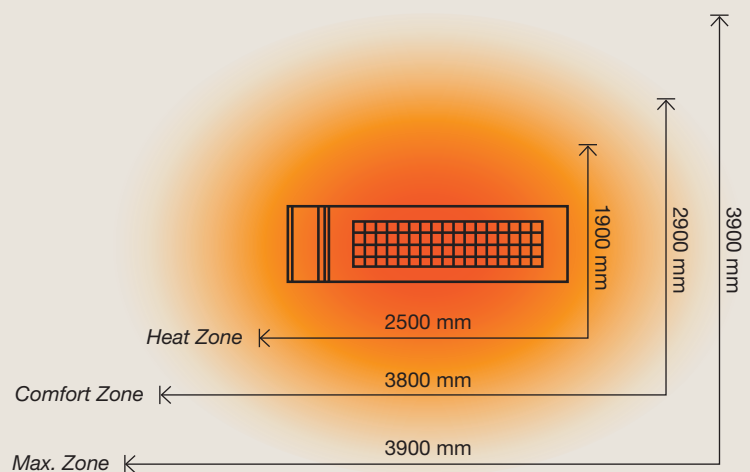

Technical document · 2024

ECO+ PRO 2000 BTC

Combines heat efficiency with flexibility thanks to its practical tilting function.
Adjusted wirelessly from your smartphone via the X heatlinks® app.

Effect	Adjustable power range: 500 to 2000 watts for precise control
Heating capacity, TÜV certified*	<i>Heat Zone: Minimum 5 m². Comfort Zone: Up to 12 m². Maximum Zone: Up to 17 m²</i>
Technology	Solamagic HeLeN Low-glare® technology
Heating element	Solamagic Solastar Low-glare® heating element
Reflector	Solamagic standard reflector
Residual light emission	70-75 LUX/KW
Compliance standards	IEC/EN 60335-1, CE
IP rating	IPX4
Safety classification	SK I
Certifications	TÜV-approved: Quality assured in products
Material	Coated aluminium and durable stainless steel
Front grid	Polished high-grade stainless steel finish
Surface treatment	Powder-coated with corrosion primer base, compliant with EN-ISO 6270-0 standard
Colours	Jet-black, Anthracite dark-gray, Titanium light-gray or Pure-white
Weight	3.7 kg
Connector cable	Integrated high-quality silicon-based, 1.8 m, 3-core cable, Schuko plug, grounded, UV-resistant
Power supply	230 v / 50 hz
Ampere usage	8.8 amp on 230 v. For optimal performance, use a 10 amp minimum, 13 amp recommended
Installation	Wall or ceiling: Versatile, efficient heating solutions
Recommended mounting height	1.8 – 2.4 meter
Remote control	Adjusted wirelessly from your smartphone via the X heatlinks® app
Garanty	2 years
Dimensions: L – Lenght: 51.6 cm D – Depth: 17.6 cm H1 – Height: 11.0 cm H2 – Height incl. standard fittings: 23.0 cm Angle: 30°	

Wall mounting

Ceiling mounting

Heating capacity at 2000 watts

Test features	Heat Zone	Comfort Zone	Max. Zone
Mouting height	2.4 meter	2.4 meter	2.4 meter
Air temp., start	11 C°	16 C°	19 C°
Heat zone	21 C° +/-0.5	21 C° +/-0,5	21 C° +/-0,5
Windspeed	3 m/sec.	3 m/sec.	0 m/sec.
Capacity	Minimum 5 m ²	Up to 12 m ²	Up to 17 m ²