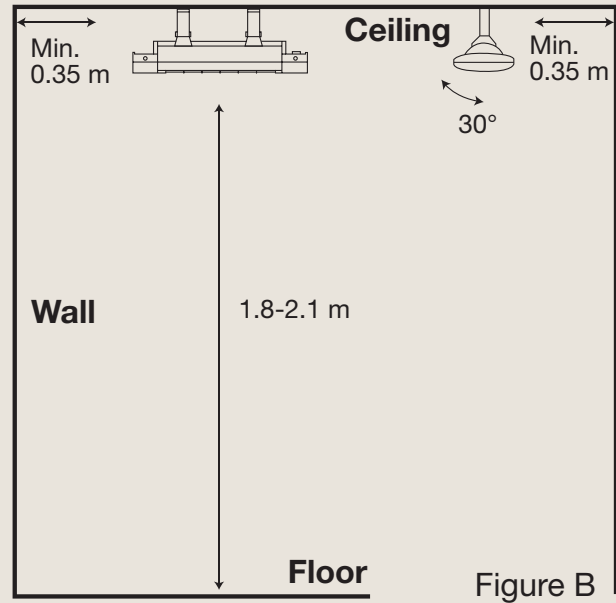

Technical document · 2024

PREMIUM+ 1400

Proven technology, exquisite design – elevating your outdoor area with cozy heat

Effect	1400 watts
Heating capacity, TÜV certified*	<i>Heat Zone: Minimum 3 m². Comfort Zone: Up to 9 m². Maximum Zone: Up to 13 m²</i>
Technology	Solamagic HeLeN Low-glare® technology
Heating element	Solamagic Solastar Low-glare® heating element
Reflector	Solamagic asymmetric reflektor
Residual light emission	70-75 LUX/KW
Compliance standards	IEC/EN 60335-1, CE
IP rating	IPX4/X5
Safety classification	SK I
Certifications	TÜV-approved: Quality assured in products
Material	Coated aluminium and stainless steel
Front grid	Polished high-grade stainless steel finish
Surface treatment	Powder-coated with corrosion primer base, compliant with EN-ISO 6270-0 standard
Colours	Jet-black, Anthracite dark-gray, Titanium light-gray or Pure-white
Weight	3.0 kg
Connector cable	High-quality silicon-based cable, Hirschmann connector, 2.5 m standard (5/7.5/10m optional), Schuko plug, grounded, UV-resistant
Power supply	230 v / 50 hz
Ampere usage	6.6 amp on 230 v. For optimal performance, use a 10 amp minimum
Installation	Wall or ceiling: Versatile, efficient heating solutions
Recommended mounting height	1.8 – 2.1 meter
Remote control	Not included. Can be connected to the SSA Control system
Garanty	2 years
Dimensions: L – Length: 52.0 cm D – Depth: 20.0 cm H1 – Height: 9.2 cm H2 – Height incl. standard fittings: 21.7 cm Angle: +0/-45°	

Wall mounting

Ceiling mounting

Heating capacity at 1400 watts

Test features	Heat Zone	Comfort Zone	Max. Zone
Mouting height	2.1 meter	2.1 meter	2.1 meter
Air temp., start	11 C°	16 C°	19 C°
Heat zone	21 C° +/-0.5	21 C° +/-0,5	21 C° +/-0,5
Windspeed	3 m/sec.	3 m/sec.	0 m/sec.
Capacity	Minimum 3 m ²	Up to 9 m ²	Up to 13 m ²