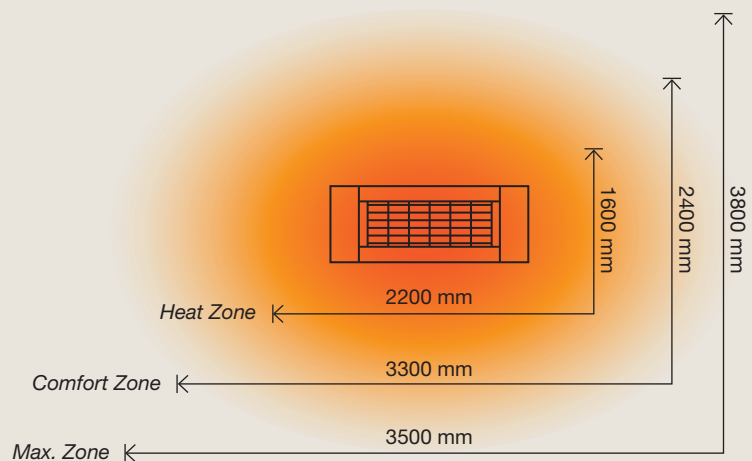

Technical document · 2024

PREMIUM+ 1400

Proven technology, exquisite design – elevating your outdoor area with cozy heat

Effect	1400 watts
Heating capacity, TÜV certified*	<i>Heat Zone: Minimum 3 m². Comfort Zone: Up to 9 m². Maximum Zone: Up to 13 m²</i>
Technology	Solamagic HeLeN Low-glare® technology
Heating element	Solamagic Solastar Low-glare® heating element
Reflector	Solamagic asymmetric reflektor
Residual light emission	70-75 LUX/KW
Compliance standards	IEC/EN 60335-1, CE
IP rating	IPX4/X5
Safety classification	SK I
Certifications	TÜV-approved: Quality assured in products
Material	Coated aluminium and stainless steel
Front grid	Polished high-grade stainless steel finish
Surface treatment	Powder-coated with corrosion primer base, compliant with EN-ISO 6270-0 standard
Colours	Jet-black, Anthracite dark-gray, Titanium light-gray or Pure-white
Weight	3.0 kg
Connector cable	High-quality silicon-based cable, Hirschmann connector, 2.5 m standard (5/7.5/10m optional), Schuko plug, grounded, UV-resistant
Power supply	230 v / 50 hz
Ampere usage	6.6 amp on 230 v. For optimal performance, use a 10 amp minimum
Installation	Wall or ceiling: Versatile, efficient heating solutions
Recommended mounting height	1.8 – 2.1 meter
Remote control	Not included. Can be connected to the SSA Control system
Garanty	2 years
Dimensions: L – Length: 52.0 cm D – Depth: 20.0 cm H1 – Height: 9.2 cm H2 – Height incl. standard fittings: 21.7 cm Angle: +0/-45°	

Wall mounting

Ceiling mounting

Heating capacity at 1400 watts

Test features	Heat Zone	Comfort Zone	Max. Zone
Mouting height	2.1 meter	2.1 meter	2.1 meter
Air temp., start	11 C°	16 C°	19 C°
Heat zone	21 C° +/-0.5	21 C° +/-0,5	21 C° +/-0,5
Windspeed	3 m/sec.	3 m/sec.	0 m/sec.
Capacity	Minimum 3 m ²	Up to 9 m ²	Up to 13 m ²