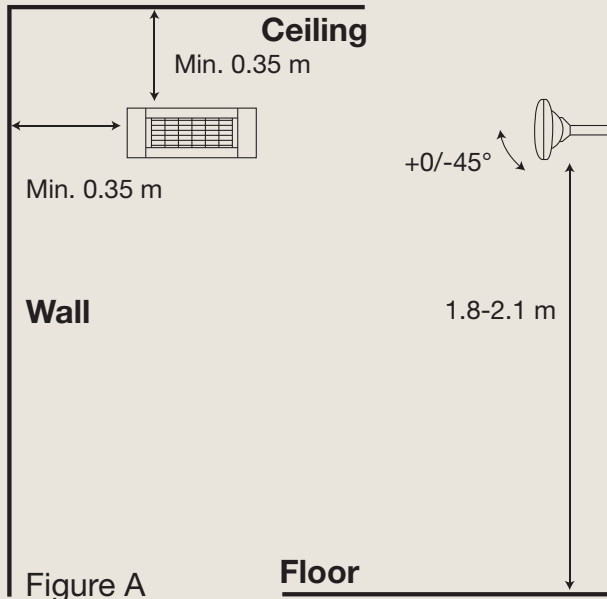

Technical document · 2024

PREMIUM+ 1400

Proven technology, exquisite design – elevating your outdoor area with cozy heat

Effect	1400 watts
Heating capacity, TÜV certified*	<i>Heat Zone: Minimum 3 m². Comfort Zone: Up to 9 m². Maximum Zone: Up to 13 m²</i>
Technology	Solamagic HeLeN Low-glare® technology
Heating element	Solamagic Solastar Low-glare® heating element
Reflector	Solamagic asymmetric reflektor
Residual light emission	70-75 LUX/KW
Compliance standards	IEC/EN 60335-1, CE
IP rating	IPX4/X5
Safety classification	SK I
Certifications	TÜV-approved: Quality assured in products
Material	Coated aluminium and stainless steel
Front grid	Polished high-grade stainless steel finish
Surface treatment	Powder-coated with corrosion primer base, compliant with EN-ISO 6270-0 standard
Colours	Jet-black, Anthracite dark-gray, Titanium light-gray or Pure-white
Weight	3.0 kg
Connector cable	High-quality silicon-based cable, Hirschmann connector, 2.5 m standard (5/7.5/10m optional), Schuko plug, grounded, UV-resistant
Power supply	230 v / 50 hz
Ampere usage	6.6 amp on 230 v. For optimal performance, use a 10 amp minimum
Installation	Wall or ceiling: Versatile, efficient heating solutions
Recommended mounting height	1.8 – 2.1 meter
Remote control	Not included. Can be connected to the SSA Control system
Garanty	2 years
Dimensions: L – Length: 52.0 cm D – Depth: 20.0 cm H1 – Height: 9.2 cm H2 – Height incl. standard fittings: 21.7 cm Angle: +0/-45°	

Wall mounting

Ceiling mounting

Heating capacity at 1400 watts

Test features	Heat Zone	Comfort Zone	Max. Zone
Mouting height	2.1 meter	2.1 meter	2.1 meter
Air temp., start	11 C°	16 C°	19 C°
Heat zone	21 C° +/-0.5	21 C° +/-0,5	21 C° +/-0,5
Windspeed	3 m/sec.	3 m/sec.	0 m/sec.
Capacity	Minimum 3 m ²	Up to 9 m ²	Up to 13 m ²