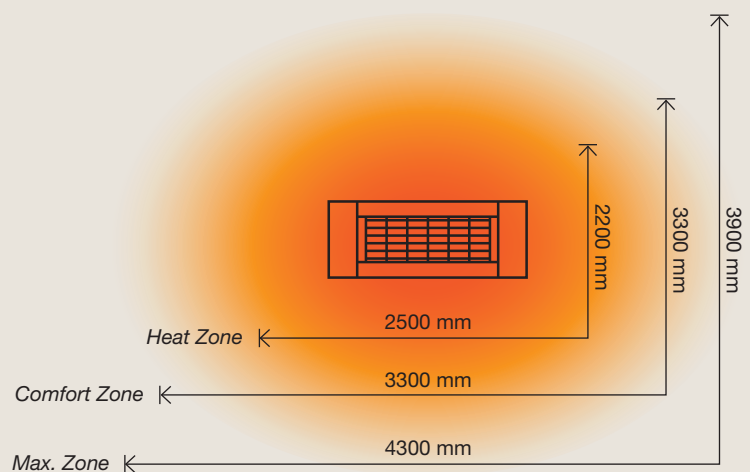

Technical document · 2024

PREMIUM+ 2000

Proven technology, exquisite design – elevating your outdoor area with cozy heat

Effect	2000 watts
Heating capacity, TÜV certified*	<i>Heat Zone: Minimum 5 m². Comfort Zone: Up to 12 m². Maximum Zone: Up to 17 m²</i>
Technology	Solamagic HeLeN Low-glare® technology
Heating element	Solamagic Solastar Low-glare® heating element
Reflector	Solamagic asymmetric reflektor
Residual light emission	70-75 LUX/KW
Compliance standards	IEC/EN 60335-1, CE
IP rating	IPX4/X5
Safety classification	SK I
Certifications	TÜV-approved: Quality assured in products
Material	Coated aluminium and stainless steel
Front grid	Polished high-grade stainless steel finish
Surface treatment	Powder-coated with corrosion primer base, compliant with EN-ISO 6270-0 standard
Colours	Jet-black, Anthracite dark-gray, Titanium light-gray or Pure-white
Weight	3.0 kg
Connector cable	High-quality silicon-based cable, Hirschmann connector, 2.5 m standard (5/7.5/10m optional), Schuko plug, grounded, UV-resistant
Power supply	230 v / 50 hz
Ampere usage	8.8 amp on 230 v. For optimal performance, use a 10 amp minimum, 13 amp recommended
Installation	Wall or ceiling: Versatile, efficient heating solutions
Recommended mounting height	1.8 – 2.4 meter
Remote control	Not included. Can be connected to the SSA Control system
Garanty	2 years
Dimensions: L – Length: 52.0 cm D – Depth: 20.0 cm H1 – Height: 9.2 cm H2 – Height incl. standard fittings: 21.7 cm Angle: +0/-45°	

Wall mounting

Ceiling mounting

Heating capacity at 2000 watts

Test features	Heat Zone	Comfort Zone	Max. Zone
Mounting height	2.4 meter	2.4 meter	2.4 meter
Air temp., start	11 C°	16 C°	19 C°
Heat zone	21 C° +/-0.5	21 C° +/-0,5	21 C° +/-0,5
Windspeed	3 m/sec.	3 m/sec.	0 m/sec.
Capacity	Minimum 5 m ²	Up to 12 m ²	Up to 17 m ²