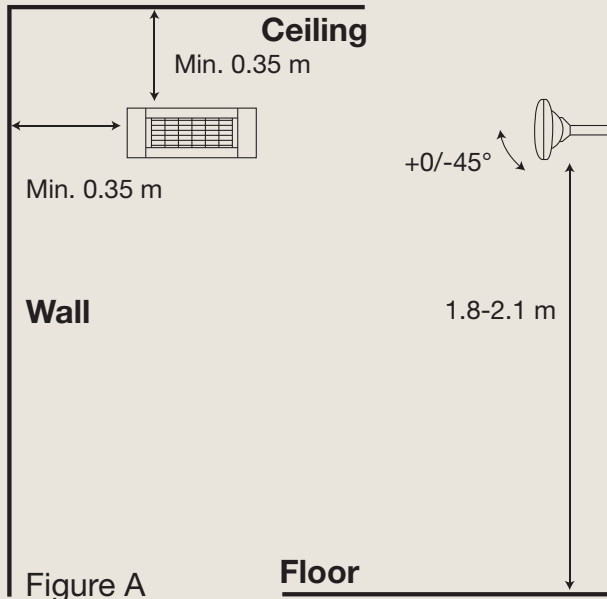

Technical document · 2024

PREMIUM+ 2000

Proven technology, exquisite design – elevating your outdoor area with cozy heat

Effect	2000 watts
Heating capacity, TÜV certified*	<i>Heat Zone: Minimum 5 m². Comfort Zone: Up to 12 m². Maximum Zone: Up to 17 m²</i>
Technology	Solamagic HeLeN Low-glare® technology
Heating element	Solamagic Solastar Low-glare® heating element
Reflector	Solamagic asymmetric reflektor
Residual light emission	70-75 LUX/KW
Compliance standards	IEC/EN 60335-1, CE
IP rating	IPX4/X5
Safety classification	SK I
Certifications	TÜV-approved: Quality assured in products
Material	Coated aluminium and stainless steel
Front grid	Polished high-grade stainless steel finish
Surface treatment	Powder-coated with corrosion primer base, compliant with EN-ISO 6270-0 standard
Colours	Jet-black, Anthracite dark-gray, Titanium light-gray or Pure-white
Weight	3.0 kg
Connector cable	High-quality silicon-based cable, Hirschmann connector, 2.5 m standard (5/7.5/10m optional), Schuko plug, grounded, UV-resistant
Power supply	230 v / 50 hz
Ampere usage	8.8 amp on 230 v. For optimal performance, use a 10 amp minimum, 13 amp recommended
Installation	Wall or ceiling: Versatile, efficient heating solutions
Recommended mounting height	1.8 – 2.4 meter
Remote control	Not included. Can be connected to the SSA Control system
Garanty	2 years
Dimensions: L – Length: 52.0 cm D – Depth: 20.0 cm H1 – Height: 9.2 cm H2 – Height incl. standard fittings: 21.7 cm Angle: +0/-45°	

Wall mounting

Ceiling mounting

Heating capacity at 2000 watts

Test features	Heat Zone	Comfort Zone	Max. Zone
Mounting height	2.4 meter	2.4 meter	2.4 meter
Air temp., start	11 C°	16 C°	19 C°
Heat zone	21 C° +/-0.5	21 C° +/-0,5	21 C° +/-0,5
Windspeed	3 m/sec.	3 m/sec.	0 m/sec.
Capacity	Minimum 5 m ²	Up to 12 m ²	Up to 17 m ²