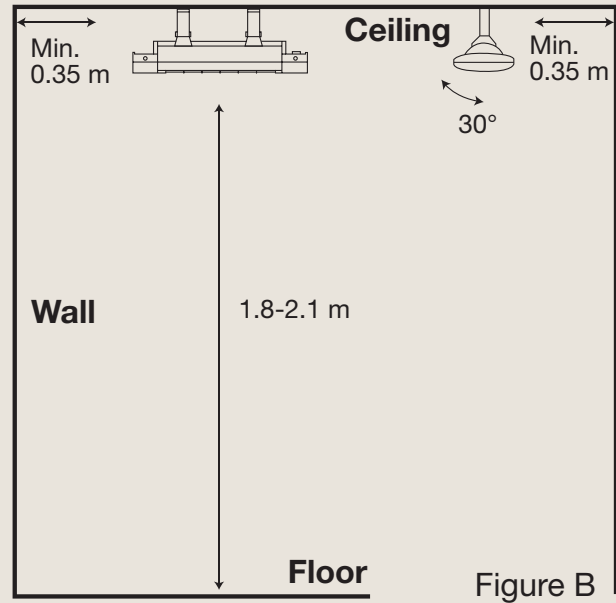

Technical document · 2024

PREMIUM+ 2000

Proven technology, exquisite design – elevating your outdoor area with cozy heat

Effect	2000 watts
Heating capacity, TÜV certified*	<i>Heat Zone: Minimum 5 m². Comfort Zone: Up to 12 m². Maximum Zone: Up to 17 m²</i>
Technology	Solamagic HeLeN Low-glare® technology
Heating element	Solamagic Solastar Low-glare® heating element
Reflector	Solamagic asymmetric reflektor
Residual light emission	70-75 LUX/KW
Compliance standards	IEC/EN 60335-1, CE
IP rating	IPX4/X5
Safety classification	SK I
Certifications	TÜV-approved: Quality assured in products
Material	Coated aluminium and stainless steel
Front grid	Polished high-grade stainless steel finish
Surface treatment	Powder-coated with corrosion primer base, compliant with EN-ISO 6270-0 standard
Colours	Jet-black, Anthracite dark-gray, Titanium light-gray or Pure-white
Weight	3.0 kg
Connector cable	High-quality silicon-based cable, Hirschmann connector, 2.5 m standard (5/7.5/10m optional), Schuko plug, grounded, UV-resistant
Power supply	230 v / 50 hz
Ampere usage	8.8 amp on 230 v. For optimal performance, use a 10 amp minimum, 13 amp recommended
Installation	Wall or ceiling: Versatile, efficient heating solutions
Recommended mounting height	1.8 – 2.4 meter
Remote control	Not included. Can be connected to the SSA Control system
Garanty	2 years
Dimensions: L – Length: 52.0 cm D – Depth: 20.0 cm H1 – Height: 9.2 cm H2 – Height incl. standard fittings: 21.7 cm Angle: +0/-45°	

Wall mounting

Ceiling mounting

Heating capacity at 2000 watts

Test features	Heat Zone	Comfort Zone	Max. Zone
Mounting height	2.4 meter	2.4 meter	2.4 meter
Air temp., start	11 C°	16 C°	19 C°
Heat zone	21 C° +/-0.5	21 C° +/-0,5	21 C° +/-0,5
Windspeed	3 m/sec.	3 m/sec.	0 m/sec.
Capacity	Minimum 5 m ²	Up to 12 m ²	Up to 17 m ²