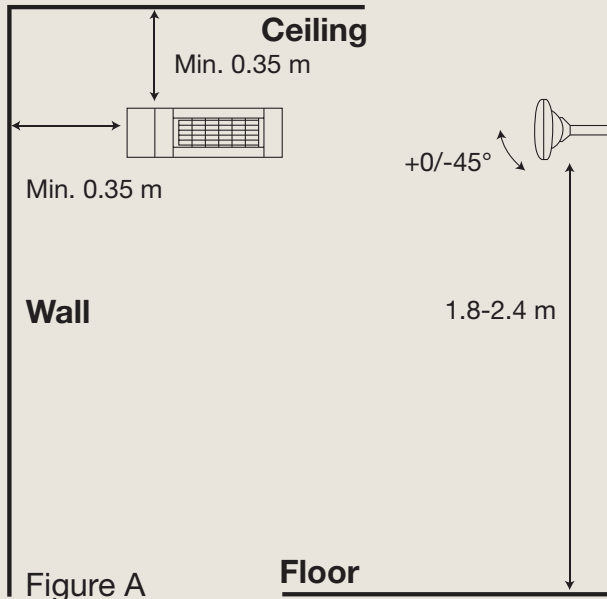

Safety distances

Wall mounting