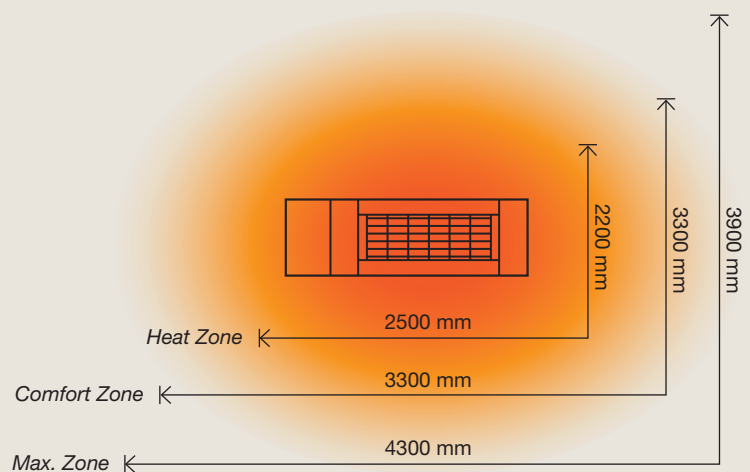

Effect	3-step remote dimming: 0, 700, 1400, up to 2000 watts
Heating capacity, TÜV certified*	<i>Heat Zone: Minimum 5 m². Comfort Zone: Up to 12 m². Maximum Zone: Up to 17 m²</i>
Technology	Solamagic HeLeN Low-glare® technology
Heating element	Solamagic Solastar Low-glare® heating element
Reflector	Solamagic asymmetric reflektor
Residual light emission	70-75 LUX/KW
Compliance standards	IEC/EN 60335-1, CE
IP rating	IPX4/X5
Safety classification	SK I
Certifications	TÜV-approved: Quality assured in products
Material	Coated aluminium and stainless steel
Front grid	Polished high-grade stainless steel finish
Surface treatment	Powder-coated with corrosion primer base, compliant with EN-ISO 6270-0 standard
Colours	Jet-black, Anthracite dark-gray, Titanium light-gray or Pure-white
Weight	4.1 kg
Connector cable	High-quality silicon-based cable, Hirschmann connector, 2.5 m standard (5/7.5/10m optional), Schuko plug, grounded, UV-resistant
Power supply	230 v / 50 hz
Ampere usage	8.8 amp on 230 v. For optimal performance, use a 10 amp minimum, 13 amp recommended
Installation	Wall or ceiling: Versatile, efficient heating solutions
Recommended mounting height	1.8 – 2.4 meter
Remote control	Yes, included
Garanty	2 years
Dimensions: L – Lenght: 63.7 cm D – Depth: 20.0 cm H1 – Height: 9.2 cm H2 – Height incl. standard fittings: 21.7 cm Angle: +0/-45°	

*For more information about heating capacity see www.27degreesbyssa.com

Contact:
 info@ssa-ab.com
 Tel DK: 38 414 500
 Tel SE: 010-777 02 50

Safety distances

Wall mounting

Ceiling mounting

Heating capacity at 2000 watts

Test features	Heat Zone	Comfort Zone	Max. Zone
Mounting height	2.4 meter	2.4 meter	2.4 meter
Air temp., start	11 C°	16 C°	19 C°
Heat zone	21 C° +/-0.5	21 C° +/-0,5	21 C° +/-0,5
Windspeed	3 m/sec.	3 m/sec.	0 m/sec.
Capacity	Minimum 5 m ²	Up to 12 m ²	Up to 17 m ²