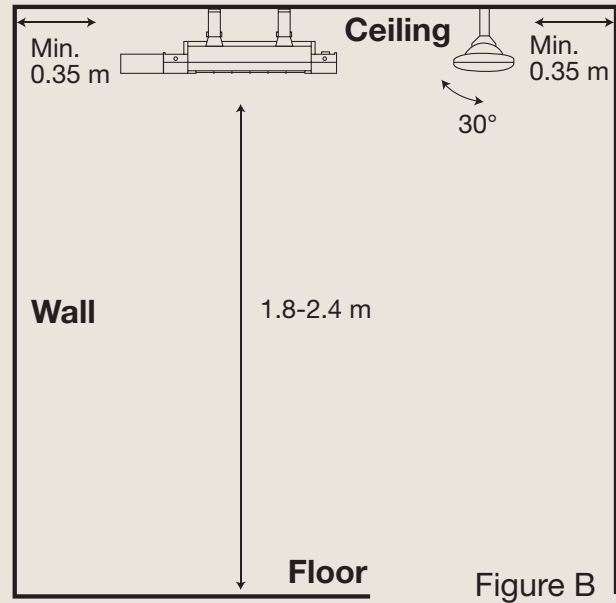

Effect	3-step remote dimming: 0, 700, 1400, up to 2000 watts
Heating capacity, TÜV certified*	<i>Heat Zone: Minimum 5 m². Comfort Zone: Up to 12 m². Maximum Zone: Up to 17 m²</i>
Technology	Solamagic HeLeN Low-glare® technology
Heating element	Solamagic Solastar Low-glare® heating element
Reflector	Solamagic asymmetric reflektor
Residual light emission	70-75 LUX/KW
Compliance standards	IEC/EN 60335-1, CE
IP rating	IPX4/X5
Safety classification	SK I
Certifications	TÜV-approved: Quality assured in products
Material	Coated aluminium and stainless steel
Front grid	Polished high-grade stainless steel finish
Surface treatment	Powder-coated with corrosion primer base, compliant with EN-ISO 6270-0 standard
Colours	Jet-black, Anthracite dark-gray, Titanium light-gray or Pure-white
Weight	4.1 kg
Connector cable	High-quality silicon-based cable, Hirschmann connector, 2.5 m standard (5/7.5/10m optional), Schuko plug, grounded, UV-resistant
Power supply	230 v / 50 hz
Ampere usage	8.8 amp on 230 v. For optimal performance, use a 10 amp minimum, 13 amp recommended
Installation	Wall or ceiling: Versatile, efficient heating solutions
Recommended mounting height	1.8 – 2.4 meter
Remote control	Yes, included
Garanty	2 years
Dimensions: L – Lenght: 63.7 cm D – Depth: 20.0 cm H1 – Height: 9.2 cm H2 – Height incl. standard fittings: 21.7 cm Angle: +0/-45°	

*For more information about heating capacity see www.27degreesbyssa.com

Contact:
 info@ssa-ab.com
 Tel DK: 38 414 500
 Tel SE: 010-777 02 50

Safety distances

Wall mounting

Ceiling mounting

Heating capacity at 2000 watts

Test features	Heat Zone	Comfort Zone	Max. Zone
Mounting height	2.4 meter	2.4 meter	2.4 meter
Air temp., start	11 C°	16 C°	19 C°
Heat zone	21 C° +/-0.5	21 C° +/-0,5	21 C° +/-0,5
Windspeed	3 m/sec.	3 m/sec.	0 m/sec.
Capacity	Minimum 5 m ²	Up to 12 m ²	Up to 17 m ²