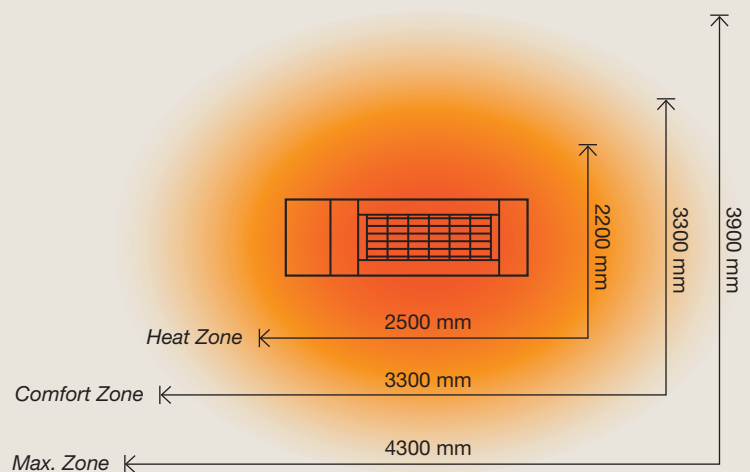

Technical document · 2024

PREMIUM+ 2000 BTC

Proven technology, exquisite design – elevating your outdoor area with cozy heat.
Adjusted wirelessly from your smartphone via the X heatlinks® app.

Effect	Adjustable power range: 500 to 2000 watts for precise control
Heating capacity, TÜV certified*	<i>Heat Zone: Minimum 5 m². Comfort Zone: Up to 12 m². Maximum Zone: Up to 17 m²</i>
Technology	Solamagic HeLeN Low-glare® technology
Heating element	Solamagic Solastar Low-glare® heating element
Reflector	Solamagic asymmetric reflektor
Residual light emission	70-75 LUX/KW
Compliance standards	IEC/EN 60335-1, CE
IP rating	IPX4/X5
Safety classification	SK I
Certifications	TÜV-approved: Quality assured in products
Material	Coated aluminium and stainless steel
Front grid	Polished high-grade stainless steel finish
Surface treatment	Powder-coated with corrosion primer base, compliant with EN-ISO 6270-0 standard
Colours	Jet-black, Anthracite dark-gray, Titanium light-gray or Pure-white
Weight	4.1 kg
Connector cable	High-quality silicon-based cable, Hirschmann connector, 2.5 m standard (5/7.5/10m optional), Schuko plug, grounded, UV-resistant
Power supply	230 v / 50 hz
Ampere usage	8.8 amp on 230 v. For optimal performance, use a 10 amp minimum, 13 amp recommended
Installation	Wall or ceiling: Versatile, efficient heating solutions
Recommended mounting height	1.8 – 2.4 meter
Remote control	Adjusted wirelessly from your smartphone via the X heatlinks® app
Garanty	2 years
Dimensions: L – Length: 63.7 cm D – Depth: 20.0 cm H1 – Height: 9.2 cm H2 – Height incl. standard fittings: 21.7 cm Angle: +0/-45°	

Test features	Heat Zone	Comfort Zone	Max. Zone
Mounting height	2.4 meter	2.4 meter	2.4 meter
Air temp., start	11 C°	16 C°	19 C°
Heat zone	21 C° +/-0.5	21 C° +/-0,5	21 C° +/-0,5
Windspeed	3 m/sec.	3 m/sec.	0 m/sec.
Capacity	Minimum 5 m ²	Up to 12 m ²	Up to 17 m ²