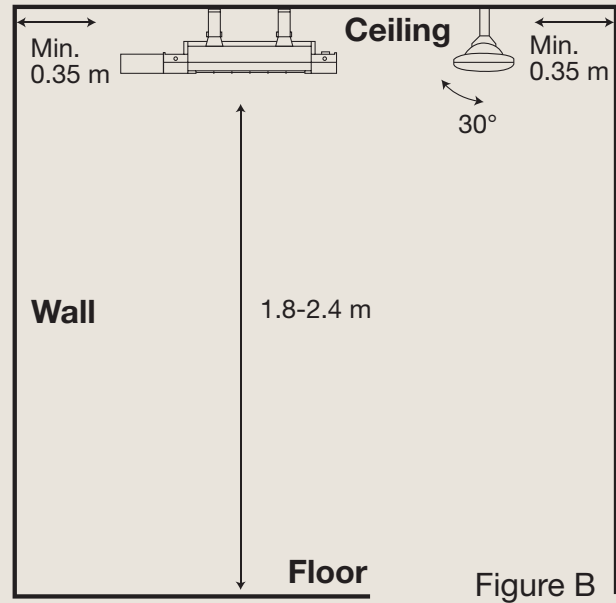

Ceiling mounting