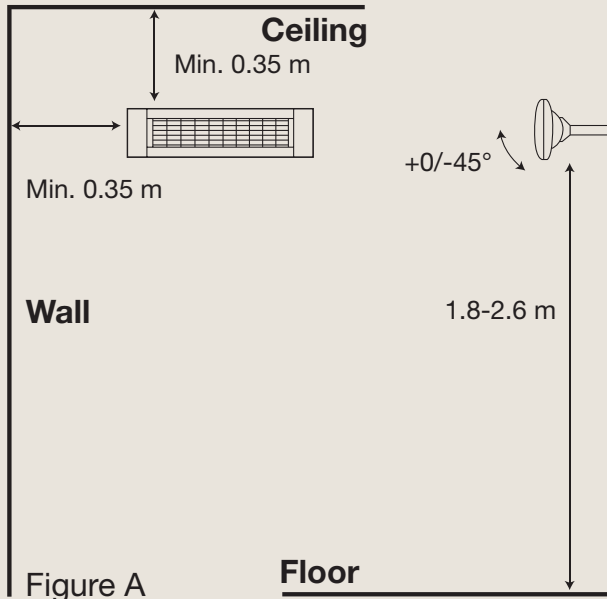

Technical document · 2024

PREMIUM+ 2500

Proven technology, exquisite design – elevating your outdoor area with cozy heat

Effect	2500 watts
Heating capacity, TÜV certified*	<i>Heat Zone: Minimum 8 m². Comfort Zone: Up to 15 m². Maximum Zone: Up to 19 m²</i>
Technology	Solamagic HeLeN Low-glare® technology
Heating element	Solamagic Solastar Low-glare® heating element
Reflector	Solamagic asymmetric reflektor
Residual light emission	70-75 LUX/KW
Compliance standards	IEC/EN 60335-1, CE
IP rating	IPX4/X5
Safety classification	SK I
Certifications	TÜV-approved: Quality assured in products
Material	Coated aluminium and stainless steel
Front grid	Polished high-grade stainless steel finish
Surface treatment	Powder-coated with corrosion primer base, compliant with EN-ISO 6270-0 standard
Colours	Jet-black, Anthracite dark-gray, Titanium light-gray or Pure-white
Weight	3.97 kg
Connector cable	High-quality silicon-based cable, Hirschmann connector, 2.5 m standard (5/7.5/10m optional), Schuko plug, grounded, UV-resistant
Power supply	230 v / 50 hz
Ampere usage	8.8 amp on 230 v. For optimal performance, use a 10 amp minimum, 13 amp recommended
Installation	Wall or ceiling: Versatile, efficient heating solutions
Recommended mounting height	1.8 – 2.6 meter
Remote control	Not included. Can be connected to the SSA Control system
Garanty	2 years
Dimensions: L – Length: 74.6 cm D – Depth: 20.0 cm H1 – Height: 9.2 cm H2 – Height incl. standard fittings: 21.7 cm Angle: +0/-45°	

Wall mounting

Ceiling mounting

Heating capacity at 2500 watts

Test features	Heat Zone	Comfort Zone	Max. Zone
Mounting height	2.6 meter	2.6 meter	2.6 meter
Air temp., start	11 C°	16 C°	19 C°
Heat zone	21 C° +/-0.5	21 C° +/-0,5	21 C° +/-0,5
Windspeed	3 m/sec.	3 m/sec.	0 m/sec.
Capacity	Minimum 8 m ²	Up to 15 m ²	Up to 19 m ²