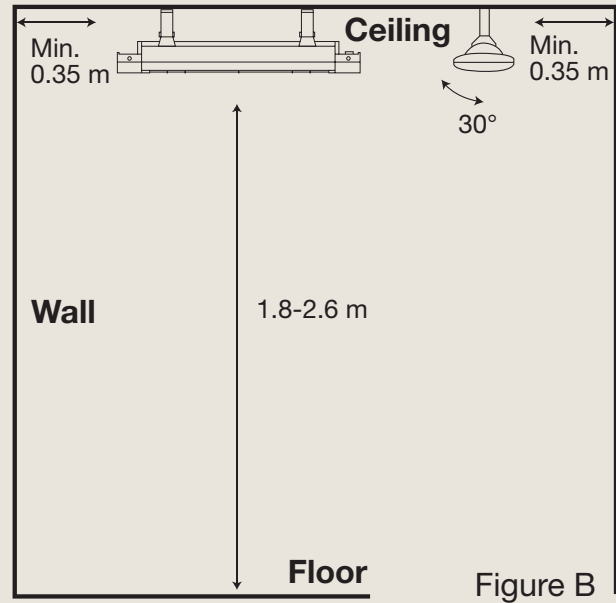

Technical document · 2024

PREMIUM+ 2500

Proven technology, exquisite design – elevating your outdoor area with cozy heat

Effect	2500 watts
Heating capacity, TÜV certified*	<i>Heat Zone: Minimum 8 m². Comfort Zone: Up to 15 m². Maximum Zone: Up to 19 m²</i>
Technology	Solamagic HeLeN Low-glare® technology
Heating element	Solamagic Solastar Low-glare® heating element
Reflector	Solamagic asymmetric reflektor
Residual light emission	70-75 LUX/KW
Compliance standards	IEC/EN 60335-1, CE
IP rating	IPX4/X5
Safety classification	SK I
Certifications	TÜV-approved: Quality assured in products
Material	Coated aluminium and stainless steel
Front grid	Polished high-grade stainless steel finish
Surface treatment	Powder-coated with corrosion primer base, compliant with EN-ISO 6270-0 standard
Colours	Jet-black, Anthracite dark-gray, Titanium light-gray or Pure-white
Weight	3.97 kg
Connector cable	High-quality silicon-based cable, Hirschmann connector, 2.5 m standard (5/7.5/10m optional), Schuko plug, grounded, UV-resistant
Power supply	230 v / 50 hz
Ampere usage	8.8 amp on 230 v. For optimal performance, use a 10 amp minimum, 13 amp recommended
Installation	Wall or ceiling: Versatile, efficient heating solutions
Recommended mounting height	1.8 – 2.6 meter
Remote control	Not included. Can be connected to the SSA Control system
Garanty	2 years
Dimensions: L – Length: 74.6 cm D – Depth: 20.0 cm H1 – Height: 9.2 cm H2 – Height incl. standard fittings: 21.7 cm Angle: +0/-45°	

Wall mounting

Ceiling mounting

Heating capacity at 2500 watts

Test features	Heat Zone	Comfort Zone	Max. Zone
Mounting height	2.6 meter	2.6 meter	2.6 meter
Air temp., start	11 C°	16 C°	19 C°
Heat zone	21 C° +/-0.5	21 C° +/-0,5	21 C° +/-0,5
Windspeed	3 m/sec.	3 m/sec.	0 m/sec.
Capacity	Minimum 8 m ²	Up to 15 m ²	Up to 19 m ²