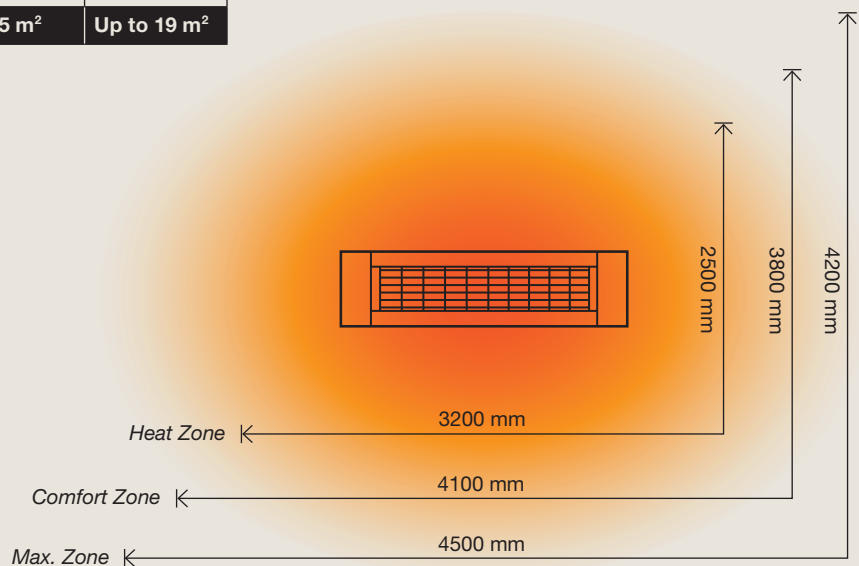

Technical document · 2024

PREMIUM+ 2500

Proven technology, exquisite design – elevating your outdoor area with cozy heat

Effect	2500 watts
Heating capacity, TÜV certified*	<i>Heat Zone: Minimum 8 m². Comfort Zone: Up to 15 m². Maximum Zone: Up to 19 m²</i>
Technology	Solamagic HeLeN Low-glare® technology
Heating element	Solamagic Solastar Low-glare® heating element
Reflector	Solamagic asymmetric reflektor
Residual light emission	70-75 LUX/KW
Compliance standards	IEC/EN 60335-1, CE
IP rating	IPX4/X5
Safety classification	SK I
Certifications	TÜV-approved: Quality assured in products
Material	Coated aluminium and stainless steel
Front grid	Polished high-grade stainless steel finish
Surface treatment	Powder-coated with corrosion primer base, compliant with EN-ISO 6270-0 standard
Colours	Jet-black, Anthracite dark-gray, Titanium light-gray or Pure-white
Weight	3.97 kg
Connector cable	High-quality silicon-based cable, Hirschmann connector, 2.5 m standard (5/7.5/10m optional), Schuko plug, grounded, UV-resistant
Power supply	230 v / 50 hz
Ampere usage	8.8 amp on 230 v. For optimal performance, use a 10 amp minimum, 13 amp recommended
Installation	Wall or ceiling: Versatile, efficient heating solutions
Recommended mounting height	1.8 – 2.6 meter
Remote control	Not included. Can be connected to the SSA Control system
Garanty	2 years
Dimensions: L – Length: 74.6 cm D – Depth: 20.0 cm H1 – Height: 9.2 cm H2 – Height incl. standard fittings: 21.7 cm Angle: +0/-45°	

Wall mounting

Ceiling mounting

Heating capacity at 2500 watts

Test features	Heat Zone	Comfort Zone	Max. Zone
Mounting height	2.6 meter	2.6 meter	2.6 meter
Air temp., start	11 C°	16 C°	19 C°
Heat zone	21 C° +/-0.5	21 C° +/-0,5	21 C° +/-0,5
Windspeed	3 m/sec.	3 m/sec.	0 m/sec.
Capacity	Minimum 8 m ²	Up to 15 m ²	Up to 19 m ²