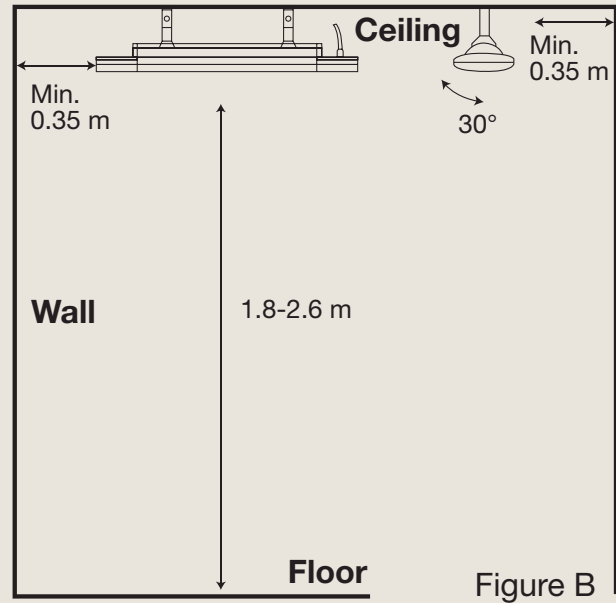

Effect	3-step remote dimming: 0, 700, 1500, up to 2500 watts
Heating capacity, TÜV certified*	<i>Heat Zone:</i> Minimum 8 m ² . <i>Comfort Zone:</i> Up to 15 m ² . <i>Maximum Zone:</i> Up to 19 m ²
Technology	Solamagic HeLeN Low-glare® technology
Heating element	Solamagic Solastar Low-glare® heating element
Reflector	Solamagic asymmetric reflektor
Residual light emission	70-75 LUX/KW
Compliance standards	IEC/EN 60335-1, CE
IP rating	IPX4/X5
Safety classification	SK I
Certifications	TÜV-approved: Quality assured in products
Material	Coated aluminium and stainless steel
Front grid	Polished high-grade stainless steel finish
Surface treatment	Powder-coated with corrosion primer base, compliant with EN-ISO 6270-0 standard
Colours	Jet-black, Anthracite dark-gray, Titanium light-gray or Pure-white
Weight	5.15 kg
Connector cable	High-quality silicon-based cable, Hirschmann connector, 2.5 m standard (5/7.5/10m optional), Schuko plug, grounded, UV-resistant
Power supply	230 v / 50 hz
Ampere usage	8.8 amp on 230 v. For optimal performance, use a 10 amp minimum, 13 amp recommended
Installation	Wall or ceiling: Versatile, efficient heating solutions
Recommended mounting height	1.8 – 2.6 meter
Remote control	Yes, included
Garanty	2 years
Dimensions: L – Length: 86.6 cm D – Depth: 20.0 cm H1 – Height: 9.2 cm H2 – Height incl. standard fittings: 21.7 cm Angle: +0/-45°	

*For more information about heating capacity see www.27degreesbyssa.com

Contact:
 info@ssa-ab.com
 Tel DK: 38 414 500
 Tel SE: 010-777 02 50

Safety distances

Wall mounting

Ceiling mounting

Heating capacity at 2500 watts

Test features	Heat Zone	Comfort Zone	Max. Zone
Mouting height	2.6 meter	2.6 meter	2.6 meter
Air temp., start	11 C°	16 C°	19 C°
Heat zone	21 C° +/-0.5	21 C° +/-0,5	21 C° +/-0,5
Windspeed	3 m/sec.	3 m/sec.	0 m/sec.
Capacity	Minimum 8 m²	Up to 15 m²	Up to 19 m²