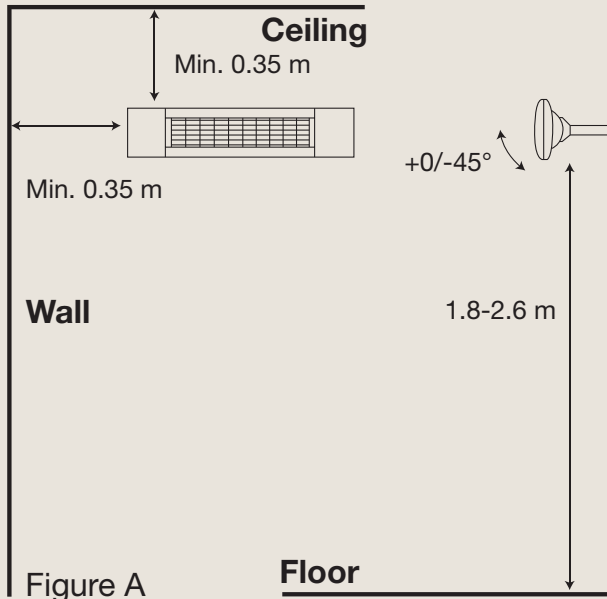

Safety distances

Wall mounting