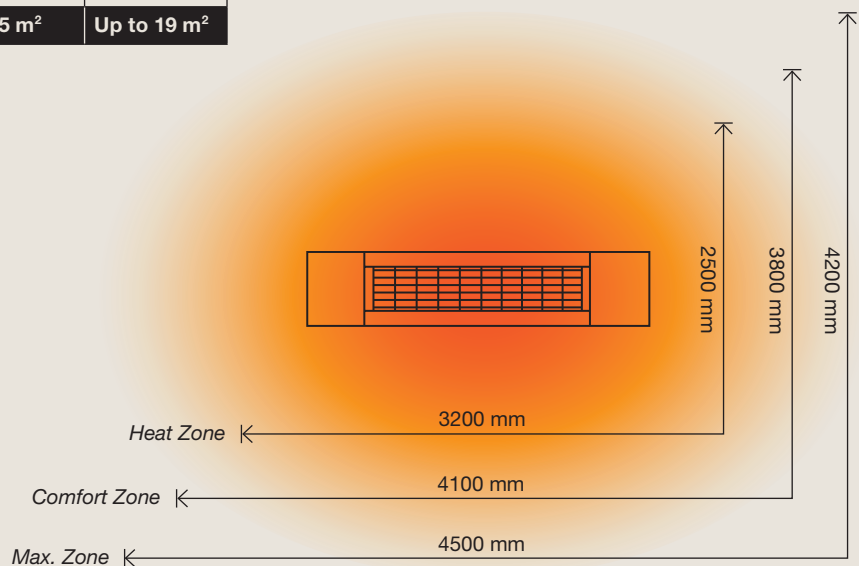

Effect	3-step remote dimming: 0, 700, 1500, up to 2500 watts
Heating capacity, TÜV certified*	<i>Heat Zone:</i> Minimum 8 m ² . <i>Comfort Zone:</i> Up to 15 m ² . <i>Maximum Zone:</i> Up to 19 m ²
Technology	Solamagic HeLeN Low-glare® technology
Heating element	Solamagic Solastar Low-glare® heating element
Reflector	Solamagic asymmetric reflektor
Residual light emission	70-75 LUX/KW
Compliance standards	IEC/EN 60335-1, CE
IP rating	IPX4/X5
Safety classification	SK I
Certifications	TÜV-approved: Quality assured in products
Material	Coated aluminium and stainless steel
Front grid	Polished high-grade stainless steel finish
Surface treatment	Powder-coated with corrosion primer base, compliant with EN-ISO 6270-0 standard
Colours	Jet-black, Anthracite dark-gray, Titanium light-gray or Pure-white
Weight	5.15 kg
Connector cable	High-quality silicon-based cable, Hirschmann connector, 2.5 m standard (5/7.5/10m optional), Schuko plug, grounded, UV-resistant
Power supply	230 v / 50 hz
Ampere usage	8.8 amp on 230 v. For optimal performance, use a 10 amp minimum, 13 amp recommended
Installation	Wall or ceiling: Versatile, efficient heating solutions
Recommended mounting height	1.8 – 2.6 meter
Remote control	Yes, included
Garanty	2 years
Dimensions: L – Length: 86.6 cm D – Depth: 20.0 cm H1 – Height: 9.2 cm H2 – Height incl. standard fittings: 21.7 cm Angle: +0/-45°	

*For more information about heating capacity see www.27degreesbyssa.com

Contact:
 info@ssa-ab.com
 Tel DK: 38 414 500
 Tel SE: 010-777 02 50

Safety distances

Wall mounting

Ceiling mounting

Heating capacity at 2500 watts

Test features	Heat Zone	Comfort Zone	Max. Zone
Mouting height	2.6 meter	2.6 meter	2.6 meter
Air temp., start	11 C°	16 C°	19 C°
Heat zone	21 C° +/-0.5	21 C° +/-0,5	21 C° +/-0,5
Windspeed	3 m/sec.	3 m/sec.	0 m/sec.
Capacity	Minimum 8 m²	Up to 15 m²	Up to 19 m²