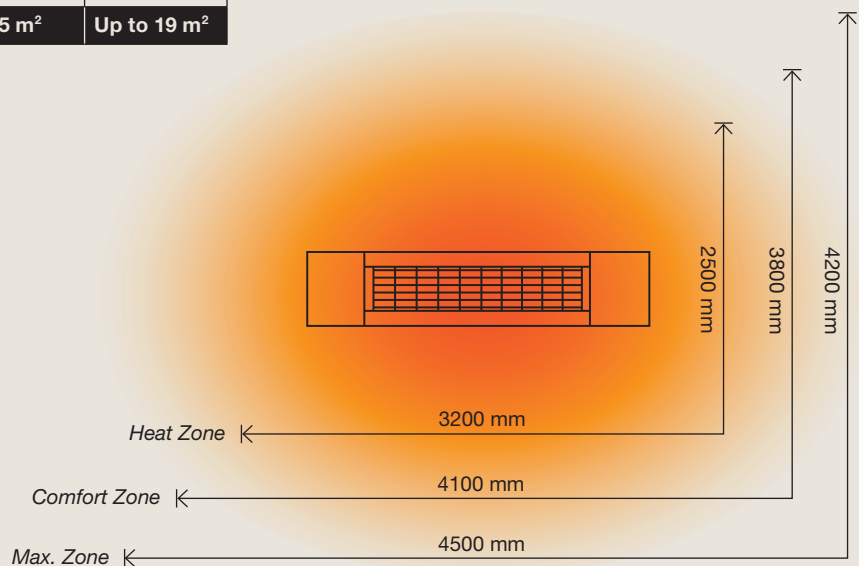

Technical document · 2024

PREMIUM+ 2500 BTC

Proven technology, exquisite design – elevating your outdoor area with cozy heat.
Adjusted wirelessly from your smartphone via the X heatlinks® app.

Effect	3-step remote dimming: 0, 700, 1500, up to 2500 watts
Heating capacity, TÜV certified*	<i>Heat Zone: Minimum 8 m². Comfort Zone: Up to 15 m². Maximum Zone: Up to 19 m²</i>
Technology	Solamagic HeLeN Low-glare® technology
Heating element	Solamagic Solastar Low-glare® heating element
Reflector	Solamagic asymmetric reflektor
Residual light emission	70-75 LUX/KW
Compliance standards	IEC/EN 60335-1, CE
IP rating	IPX4/X5
Safety classification	SK I
Certifications	TÜV-approved: Quality assured in products
Material	Coated aluminium and stainless steel
Front grid	Polished high-grade stainless steel finish
Surface treatment	Powder-coated with corrosion primer base, compliant with EN-ISO 6270-0 standard
Colours	Jet-black, Anthracite dark-gray, Titanium light-gray or Pure-white
Weight	5.15 kg
Connector cable	High-quality silicon-based cable, Hirschmann connector, 2.5 m standard (5/7.5/10m optional), Schuko plug, grounded, UV-resistant
Power supply	230 v / 50 hz
Ampere usage	8.8 amp on 230 v. For optimal performance, use a 10 amp minimum, 13 amp recommended
Installation	Adjusted wirelessly from your smartphone via the X heatlinks® app
Recommended mounting height	1.8 – 2.6 meter
Remote control	Yes, included
Garanty	2 years
Dimensions: L – Lenght: 86.6 cm D – Depth: 20.0 cm H1 – Height: 9.2 cm H2 – Height incl. standard fittings: 21.7 cm Angle: +0/-45°	

Wall mounting

Ceiling mounting

Heating capacity at 2500 watts

Test features	Heat Zone	Comfort Zone	Max. Zone
Mouting height	2.6 meter	2.6 meter	2.6 meter
Air temp., start	11 C°	16 C°	19 C°
Heat zone	21 C° +/-0.5	21 C° +/-0,5	21 C° +/-0,5
Windspeed	3 m/sec.	3 m/sec.	0 m/sec.
Capacity	Minimum 8 m²	Up to 15 m²	Up to 19 m²