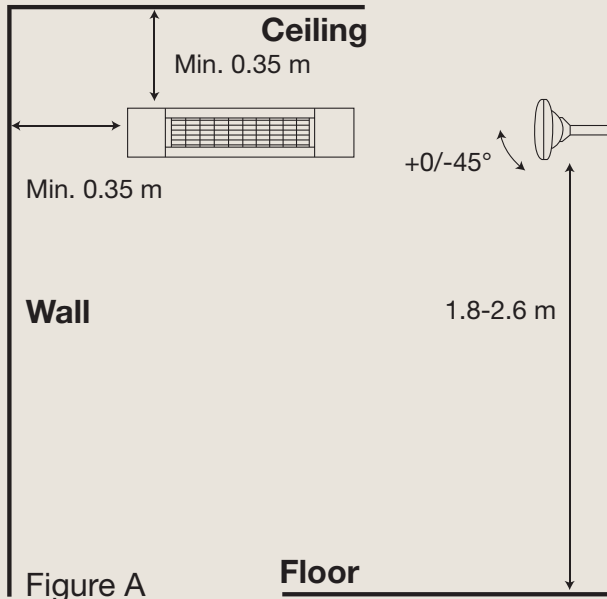

Technical document · 2024

PREMIUM+ 2500 BTC

Proven technology, exquisite design – elevating your outdoor area with cozy heat.
Adjusted wirelessly from your smartphone via the X heatlinks® app.

Effect	3-step remote dimming: 0, 700, 1500, up to 2500 watts
Heating capacity, TÜV certified*	<i>Heat Zone: Minimum 8 m². Comfort Zone: Up to 15 m². Maximum Zone: Up to 19 m²</i>
Technology	Solamagic HeLeN Low-glare® technology
Heating element	Solamagic Solastar Low-glare® heating element
Reflector	Solamagic asymmetric reflektor
Residual light emission	70-75 LUX/KW
Compliance standards	IEC/EN 60335-1, CE
IP rating	IPX4/X5
Safety classification	SK I
Certifications	TÜV-approved: Quality assured in products
Material	Coated aluminium and stainless steel
Front grid	Polished high-grade stainless steel finish
Surface treatment	Powder-coated with corrosion primer base, compliant with EN-ISO 6270-0 standard
Colours	Jet-black, Anthracite dark-gray, Titanium light-gray or Pure-white
Weight	5.15 kg
Connector cable	High-quality silicon-based cable, Hirschmann connector, 2.5 m standard (5/7.5/10m optional), Schuko plug, grounded, UV-resistant
Power supply	230 v / 50 hz
Ampere usage	8.8 amp on 230 v. For optimal performance, use a 10 amp minimum, 13 amp recommended
Installation	Adjusted wirelessly from your smartphone via the X heatlinks® app
Recommended mounting height	1.8 – 2.6 meter
Remote control	Yes, included
Garanty	2 years
Dimensions: L – Lenght: 86.6 cm D – Depth: 20.0 cm H1 – Height: 9.2 cm H2 – Height incl. standard fittings: 21.7 cm Angle: +0/-45°	

Wall mounting

Ceiling mounting

Heating capacity at 2500 watts

Test features	Heat Zone	Comfort Zone	Max. Zone
Mouting height	2.6 meter	2.6 meter	2.6 meter
Air temp., start	11 C°	16 C°	19 C°
Heat zone	21 C° +/-0.5	21 C° +/-0,5	21 C° +/-0,5
Windspeed	3 m/sec.	3 m/sec.	0 m/sec.
Capacity	Minimum 8 m²	Up to 15 m²	Up to 19 m²