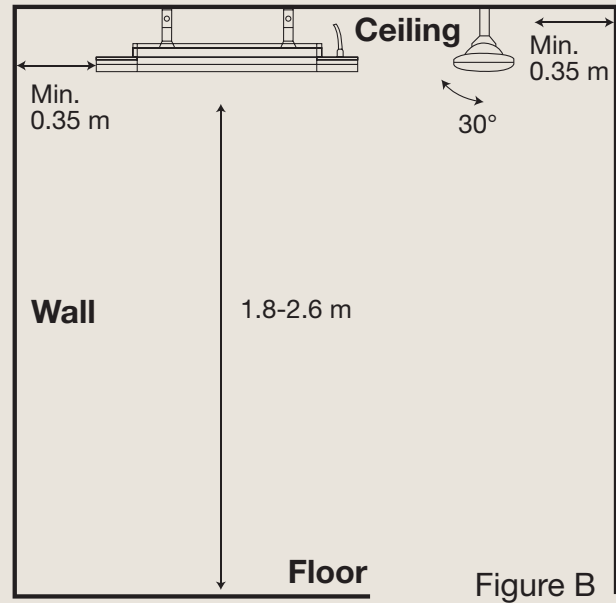

Technical document · 2024

PREMIUM+ 2500 BTC

Proven technology, exquisite design – elevating your outdoor area with cozy heat.
Adjusted wirelessly from your smartphone via the X heatlinks® app.

Effect	3-step remote dimming: 0, 700, 1500, up to 2500 watts
Heating capacity, TÜV certified*	<i>Heat Zone: Minimum 8 m². Comfort Zone: Up to 15 m². Maximum Zone: Up to 19 m²</i>
Technology	Solamagic HeLeN Low-glare® technology
Heating element	Solamagic Solastar Low-glare® heating element
Reflector	Solamagic asymmetric reflektor
Residual light emission	70-75 LUX/KW
Compliance standards	IEC/EN 60335-1, CE
IP rating	IPX4/X5
Safety classification	SK I
Certifications	TÜV-approved: Quality assured in products
Material	Coated aluminium and stainless steel
Front grid	Polished high-grade stainless steel finish
Surface treatment	Powder-coated with corrosion primer base, compliant with EN-ISO 6270-0 standard
Colours	Jet-black, Anthracite dark-gray, Titanium light-gray or Pure-white
Weight	5.15 kg
Connector cable	High-quality silicon-based cable, Hirschmann connector, 2.5 m standard (5/7.5/10m optional), Schuko plug, grounded, UV-resistant
Power supply	230 v / 50 hz
Ampere usage	8.8 amp on 230 v. For optimal performance, use a 10 amp minimum, 13 amp recommended
Installation	Adjusted wirelessly from your smartphone via the X heatlinks® app
Recommended mounting height	1.8 – 2.6 meter
Remote control	Yes, included
Garanty	2 years
Dimensions: L – Lenght: 86.6 cm D – Depth: 20.0 cm H1 – Height: 9.2 cm H2 – Height incl. standard fittings: 21.7 cm Angle: +0/-45°	

Wall mounting

Ceiling mounting

Heating capacity at 2500 watts

Test features	Heat Zone	Comfort Zone	Max. Zone
Mouting height	2.6 meter	2.6 meter	2.6 meter
Air temp., start	11 C°	16 C°	19 C°
Heat zone	21 C° +/-0.5	21 C° +/-0,5	21 C° +/-0,5
Windspeed	3 m/sec.	3 m/sec.	0 m/sec.
Capacity	Minimum 8 m²	Up to 15 m²	Up to 19 m²